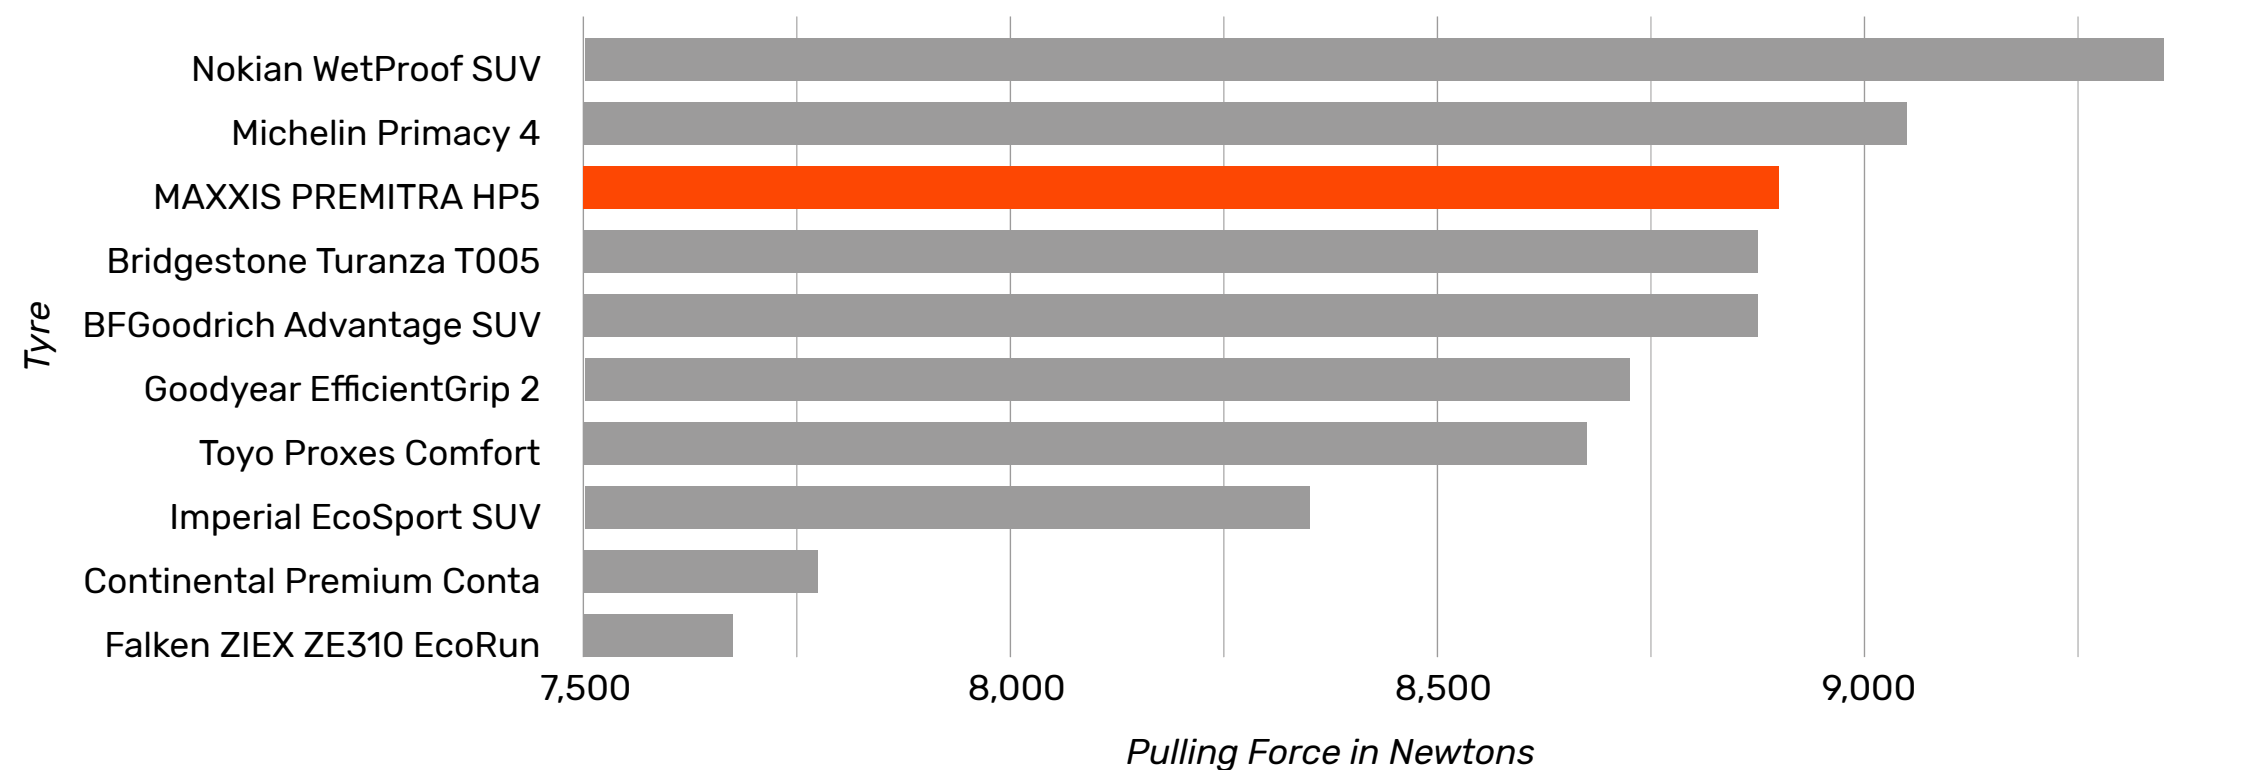

Gravel Traction

Maxxis Tyre Test Results

www.maxxis.eu