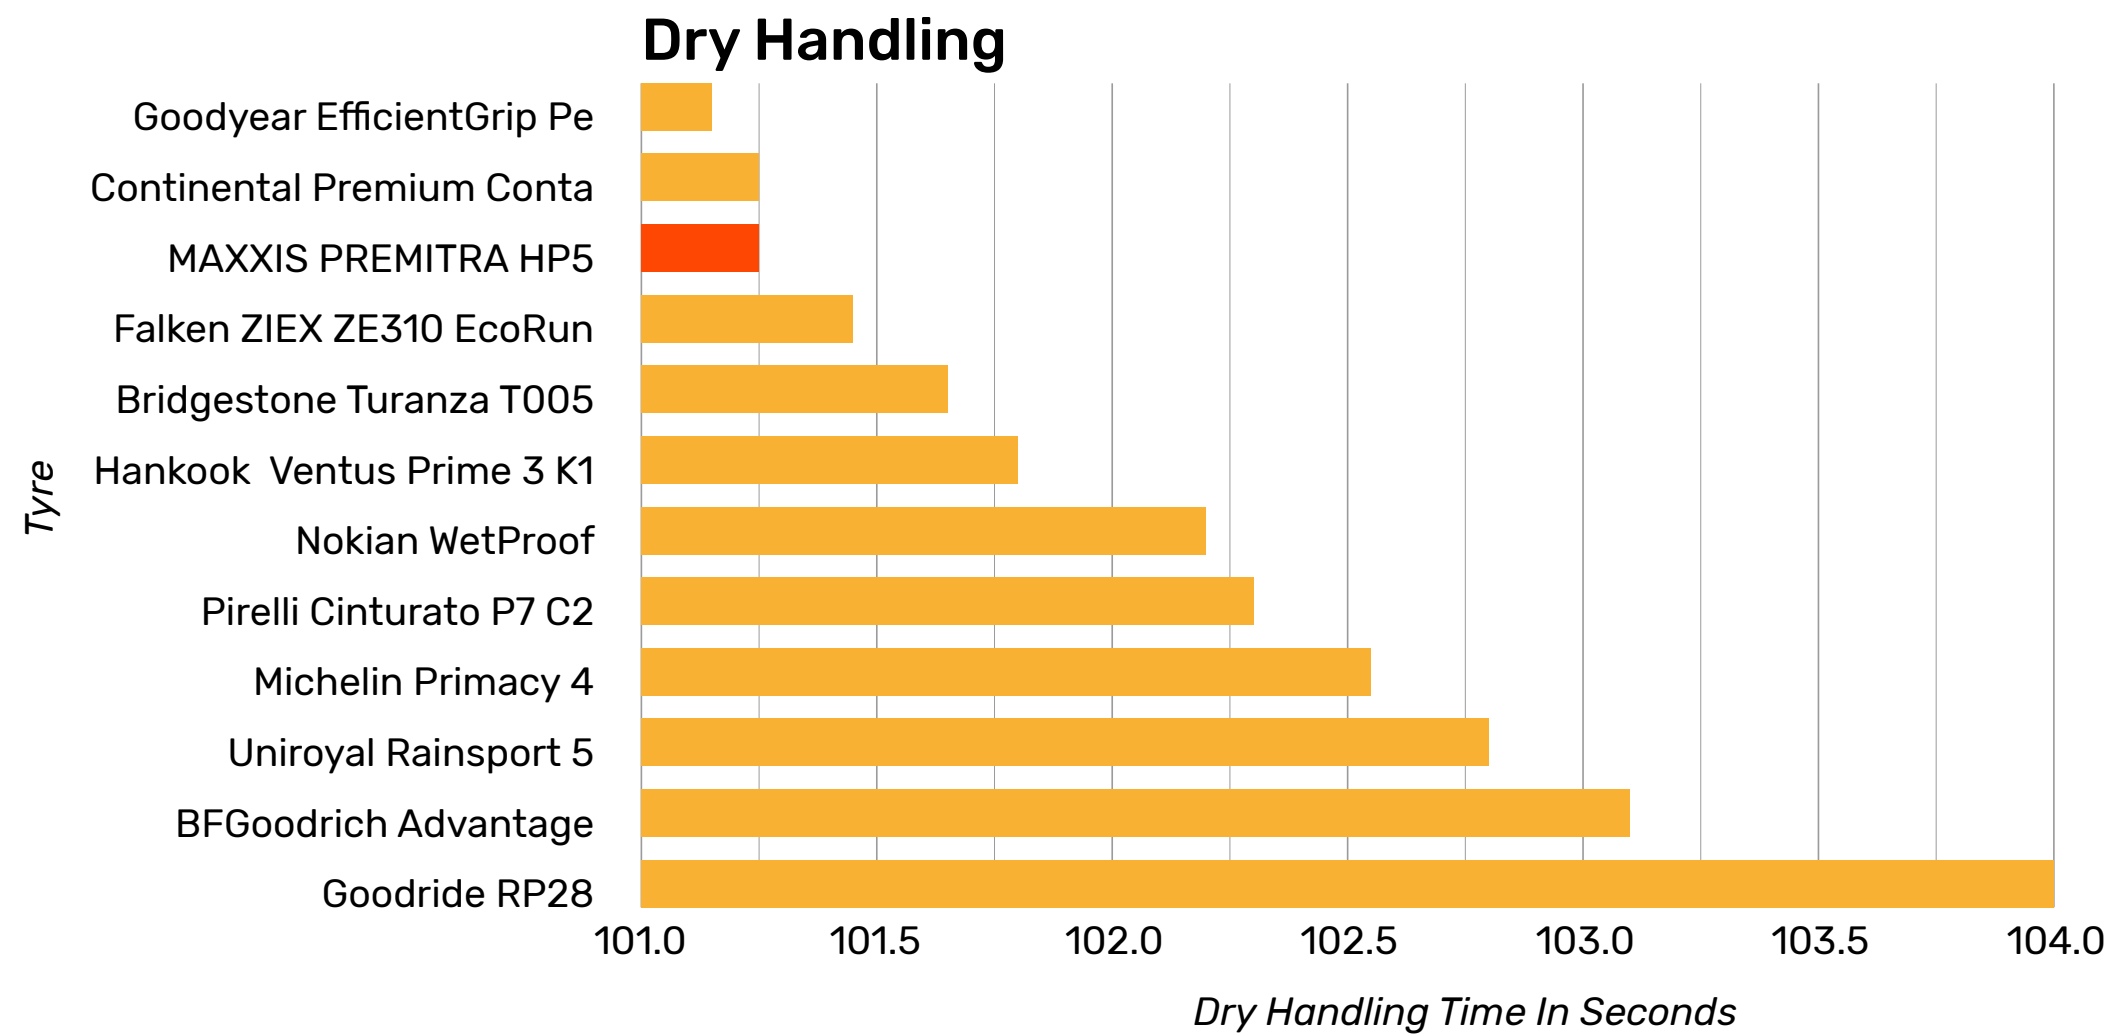

2020 Tyre Reviews Ultimate Summer Tyre Test – Dry Performance

12 tyres tested

205/55 R16

Maxxis Tyre Test Results

www.maxxis.eu