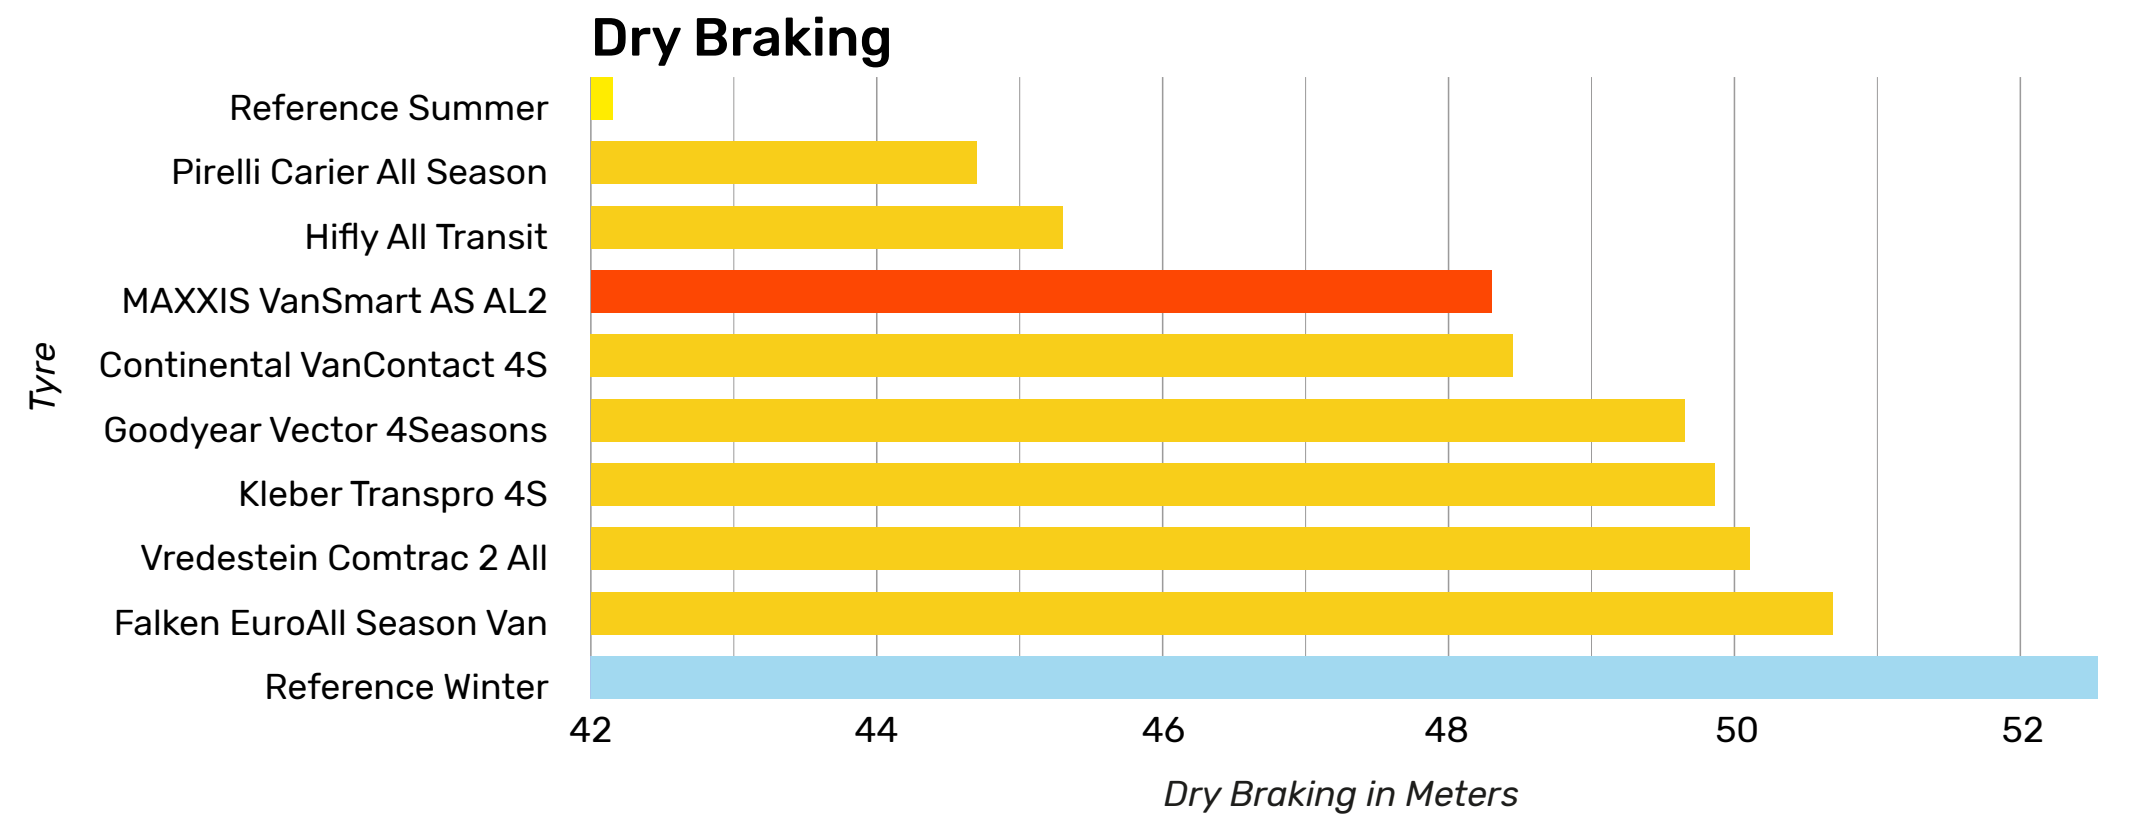

2020 Auto Bild Van All-Season Commercial Tyre Test

8 tyres tested

235/65 R16

Maxxis Tyre Test Results

www.maxxis.eu