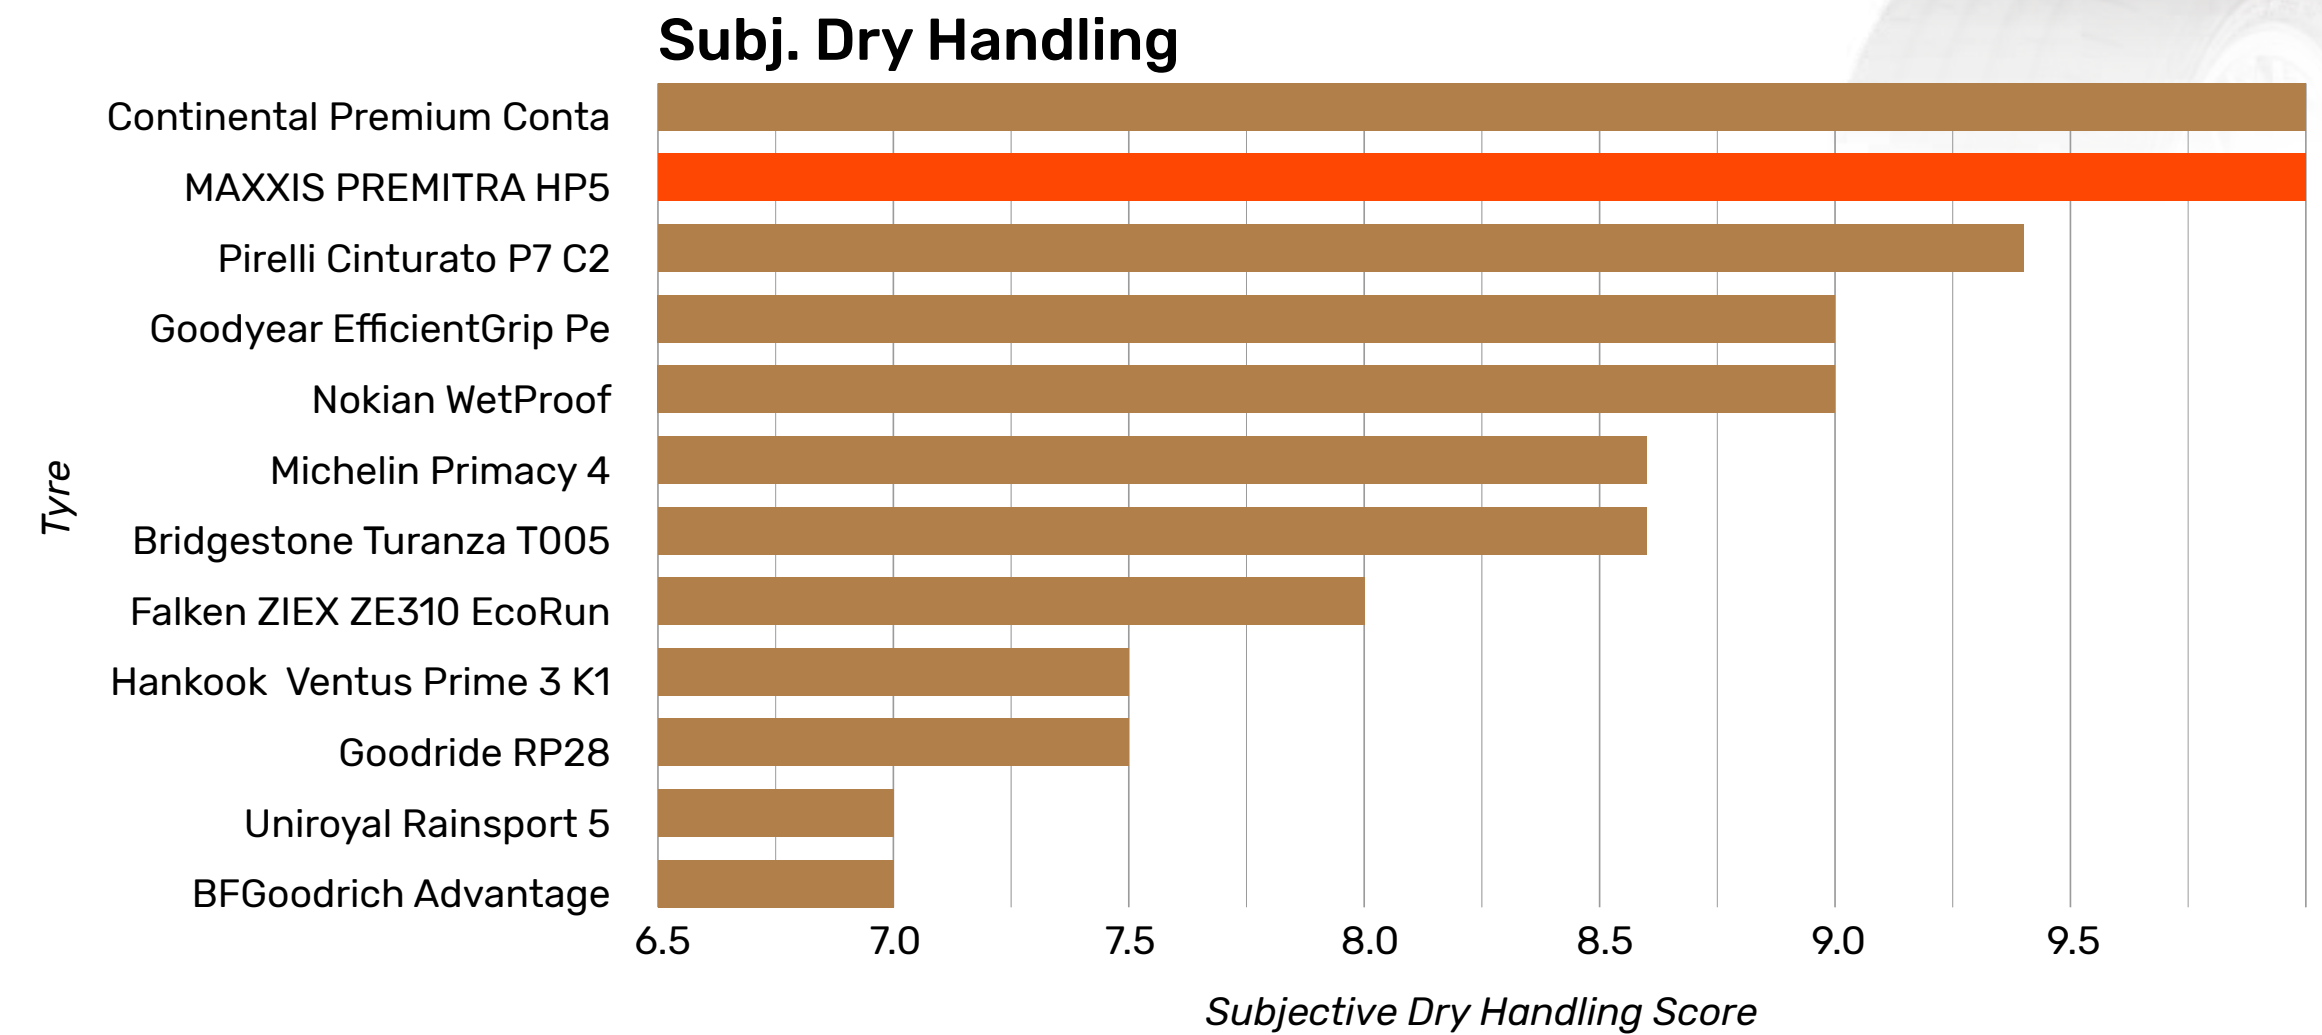

2020 Tyre Reviews Ultimate Summer Tyre Test – Dry Performance

12 tyres tested

205/55 R16

Maxxis Tyre Test Results

www.maxxis.eu